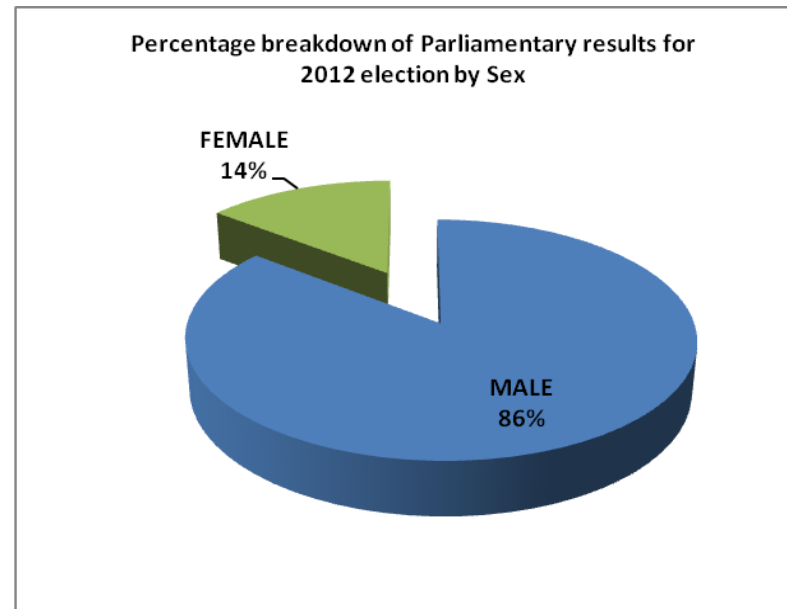

National Electoral Commission (NEC) OAU Drive, Tower Hill

GENDER BREAKDOWN OF PARLIAMENTARY ELECTION RESULTS 2012

District	MALE	FEMALE
Bo	9	2
Bombali	8	1
Bonthe	3	0
Kailahun *	5	2
Kambia	4	2
Kenema *	9	1
Koinadugu	6	0
Kono	8	0
Moyamba	3	3
Port Loko	8	2
Pujehun	5	0
Tonkolili	6	2
Western Area Rural	4	0
Western Area Urban	16	1
Total	94	16
Election Total	110	
National Total	112	