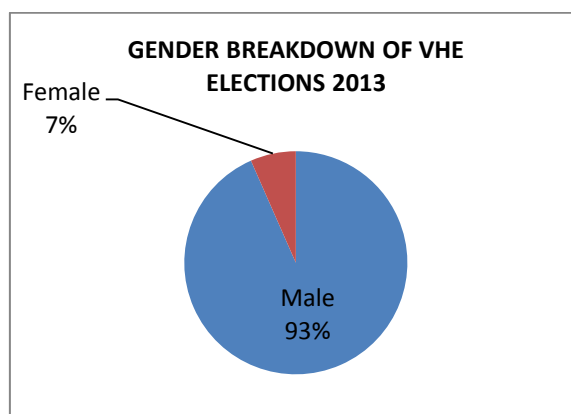

79	MASWARAY	KAMARA ABASS	MALE	UNCONTESTED
80	MATINDI	COKER SONNY	MALE	UNCONTESTED
81	MATINKAY	KABIA ABASS	MALE	UNCONTESTED
82	MOYAIN	KOROMA FODAY M.	MALE	UNCONTESTED
83	NGARAHUN	KAMARA MOMODU	MALE	UNCONTESTED
84	NO. 2 RIVER	CONTEH JEFF A.B.T.	MALE	UNCONTESTED
85	NYANGBA	KAMARA ALIE	MALE	UNCONTESTED
86	ROGBERE	CONTEH ALIE	MALE	UNCONTESTED
87	ROKUNDOR	SESAY ABUBAKARR	MALE	UNCONTESTED
88	ROBONGA	KAMARA SAIDU M.	MALE	UNCONTESTED
89	SAMUEL TOWN	HARDING JAMES	MALE	UNCONTESTED
90	SUSSEX (SHERBRO TOWN)	SAWYERR TOMMY	MALE	UNCONTESTED
91	TORIGEHUN	BAH SALIEU S.	MALE	UNCONTESTED

VHE ELECTION RESULTS 2013

WARD C (VHE)	MALE	FEMALE
CANDIDATE	85	6

Source: National Electoral Commission (November, 2012)