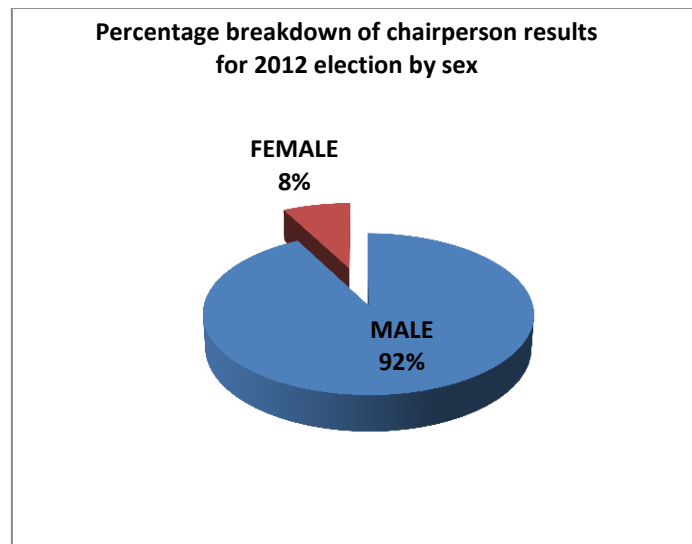

## GENDER BREAKDOWN OF CHAIRPERSON ELECTION RESULTS 2012

District	MALE	FEMALE
Bo	1	0
Bombali	1	0
Bonthe	0	1
Kailahun	1	0
Kambia	1	0
Kenema	1	0
Koinadugu	1	0
Kono	1	0
Moyamba	1	0
Port Loko	1	0
Pujehun	1	0
Tonkolili	1	0
Western Area Rural	1	0
Western Area Urban	0	0
	12	1